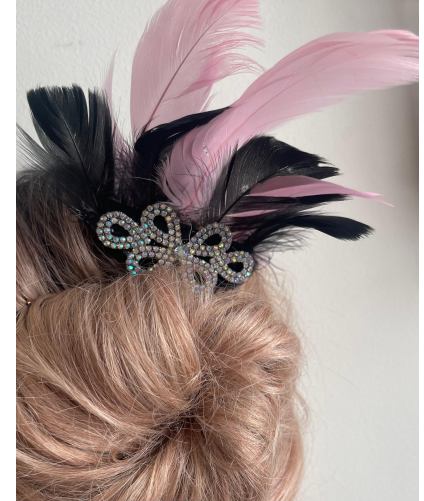

HEADPIECE

PLACEMENT: BOWLER HAT

COSTUME

HEADPIECE

JAZZ ENSEMBLE

TIGHTS: SUNTAN

SHOES: BLACK JAZZ SHOES

HAIR: PONYTAIL

HEADPIECE

PLACEMENT: KNOT ON
RIGHT SIDE

COSTUME

Some
styles
may
vary

HEADPIECE

SING IT OUT

TIGHTS: SUNTAN

SHOES: BLACK FLATS

HAIR: HALF UP HALF DOWN

HEADPIECE

PLACEMENT: CENTER OF
HALF UP HALF DOWN

COSTUME

HEADPIECE

ACT IT OUT

TIGHTS: SUNTAN

SHOES: BLACK FLATS

HAIR: HALF UP HALF DOWN

HEADPIECE

PLACEMENT: RIGHT SIDE OF HEAD

COSTUME

HEADPIECE

MUSICAL THEATRE

TIGHTS: SUNTAN

SHOES: BLACK JAZZ SHOES