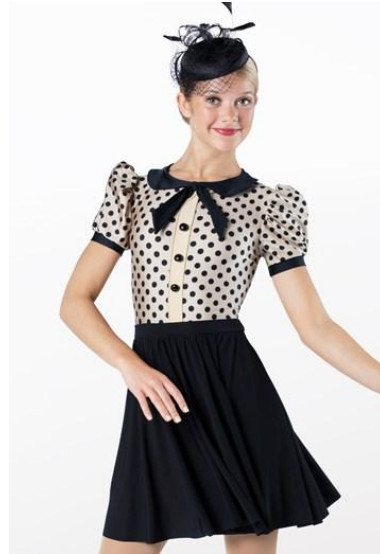

HEADPIECE

PLACEMENT: BOWLER HAT

COSTUME

HEADPIECE

JAZZ ENSEMBLE

TIGHTS: SUNTAN

SHOES: BLACK JAZZ SHOES

HAIR: PONYTAIL

HEADPIECE

PLACEMENT: KNOT ON
RIGHT SIDE

COSTUME

Some
styles
may
vary

HEADPIECE

SING IT OUT

TIGHTS: SUNTAN

SHOES: BLACK FLATS

HAIR: HALF UP HALF DOWN

HEADPIECE

PLACEMENT: CENTER OF
HALF UP HALF DOWN

COSTUME

HEADPIECE

ACT IT OUT

TIGHTS: SUNTAN

SHOES: BLACK FLATS