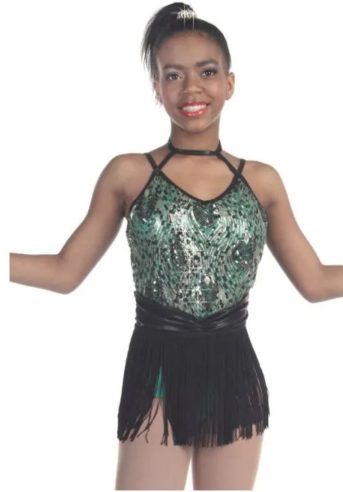

HEADPIECE

PLACEMENT: BOWLER HAT

COSTUME

HEADPIECE

JAZZ ENSEMBLE

TIGHTS: SUNTAN

SHOES: BLACK JAZZ SHOES

HAIR: PONYTAIL

HAIR: MINI WIG

HEADPIECE

PLACEMENT: RIGHT SIDE OF
MINI WIG

COSTUME

HEADPIECE

TRISH HARDSHOE

TIGHTS: BLACK & SHORTS

SHOES: HARDSHOES

HAIR: MINI WIG

HEADPIECE

PLACEMENT: HEADBAND

COSTUME

HEADPIECE

POINTE

TIGHTS: BALLET PINK

SHOES: POINTE SHOES